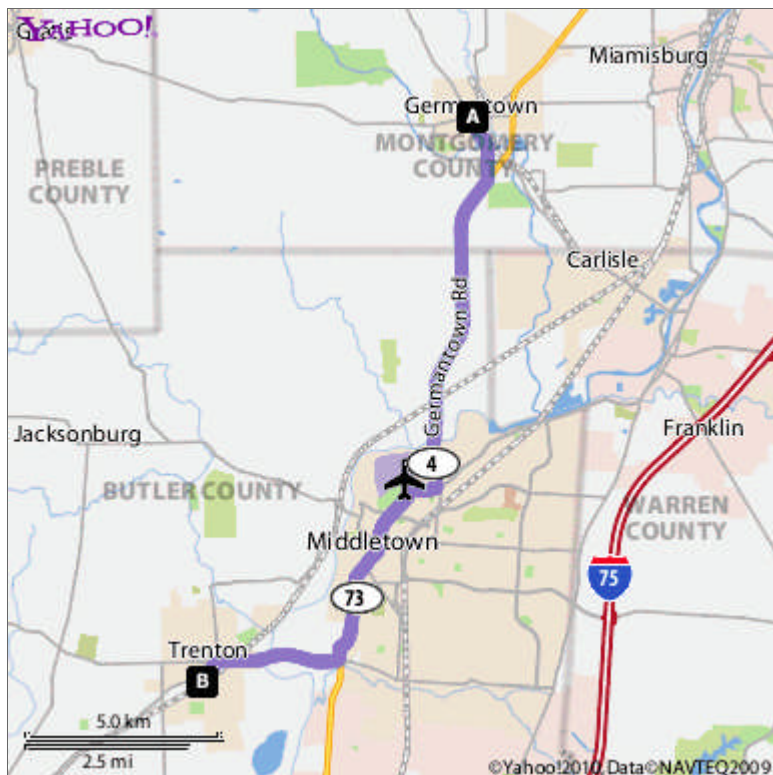

## Directions to 901 Pierson Rd, Trenton, OH 45067-1658

Total Time: 25 mins, Total Distance: 13.96 mi

	Distance
<b>A</b> 1. Start at 10 E MARKET ST, GERMANTOWN going toward S CHERRY ST	go 318 ft
2. Turn <b>R</b> on S CHERRY ST	go 0.38 mi
3. Continue on S MAIN ST	go 0.5 mi
4. Continue on EBY RD	go 0.33 mi
5. Bear <b>R</b> on OH-4	go 5.84 mi
6. Bear <b>R</b> on GERMANTOWN RD	go 390 ft
7. Bear <b>R</b> on N VERITY PKY(OH-4 S)	go 1.21 mi
8. Continue to follow OH-4 S	go 2.42 mi
9. Take ramp toward OH-4 N	go 0.38 mi
10. Take <b>R</b> fork onto OXFORD STATE RD(OH-73)	go 1.49 mi
11. Continue to follow OH-73	go 0.79 mi
12. Turn <b>L</b> on HAMILTON AVE	go 0.38 mi
13. Turn <b>L</b> on PIERSON RD	go 522 ft
<b>B</b> 14. Arrive at 901 PIERSON RD, TRENTON, on the <b>R</b>	

Time: 25 mins, Distance: 13.96 mi

When using any driving directions or map, it's a good idea to do a reality check and make sure the road still exists, watch out for construction, and follow all traffic safety precautions. This is only to be used as an aid in planning.